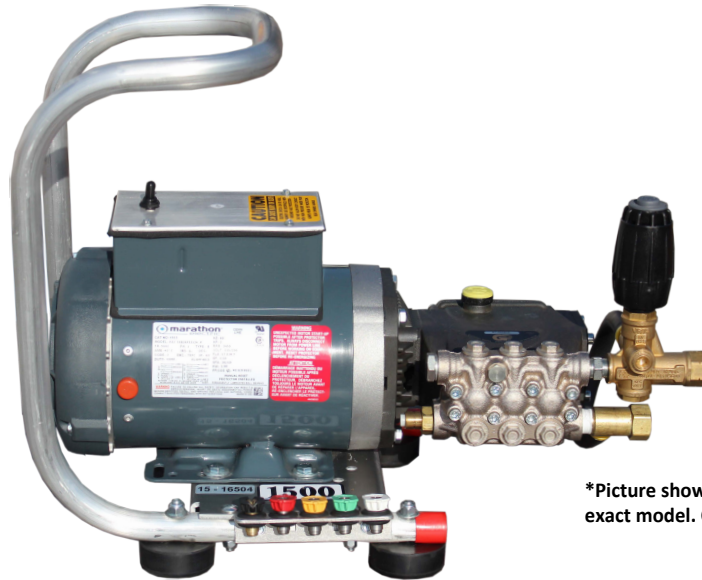

## ELECTRIC HAND CARRY/DIRECT DRIVE

\*Picture shown may not represent exact model. Consult factory.

HC/EE3010G

# 3GPM@1000PSI

115V/1PH/18A  
2.0 HP

TT9071EBFL Pump

**MARATHON**  
ELECTRIC K615 Motor